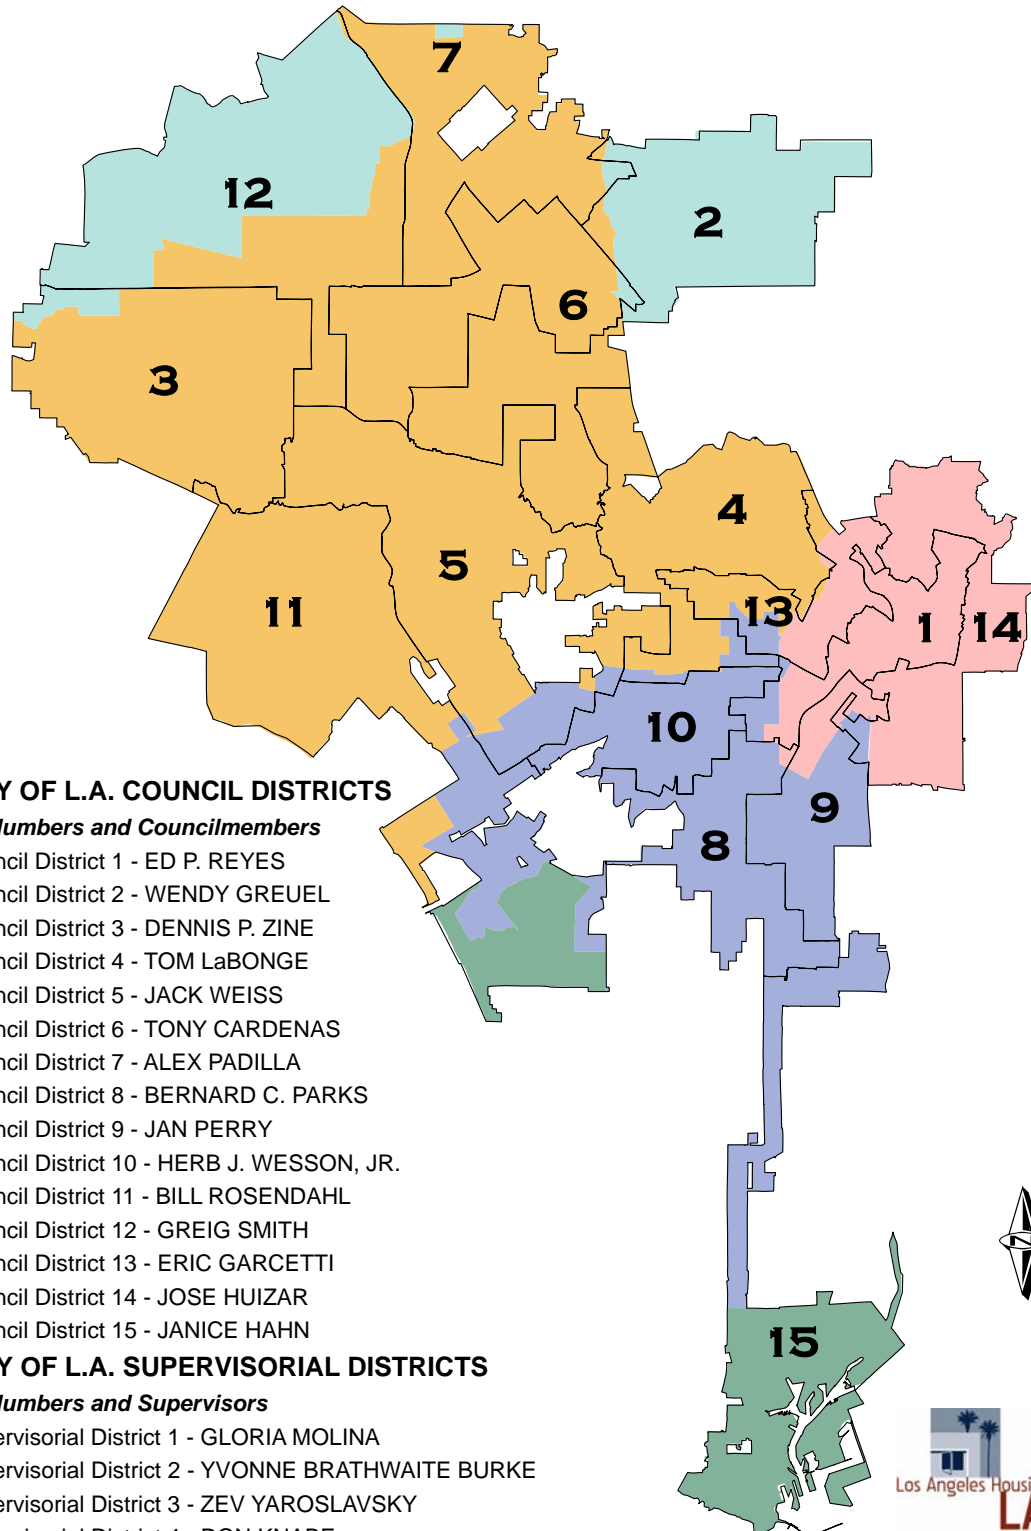

# City of Los Angeles Council Districts and parts of Los Angeles County Supervisorial Districts that are within the City of L.A.

**CITY OF L.A. COUNCIL DISTRICTS**

*District Numbers and Councilmembers*

- Council District 1 - ED P. REYES
- Council District 2 - WENDY GREUEL
- Council District 3 - DENNIS P. ZINE
- Council District 4 - TOM LaBONGE
- Council District 5 - JACK WEISS
- Council District 6 - TONY CARDENAS
- Council District 7 - ALEX PADILLA
- Council District 8 - BERNARD C. PARKS
- Council District 9 - JAN PERRY
- Council District 10 - HERB J. WESSON, JR.
- Council District 11 - BILL ROSENDAHL
- Council District 12 - GREIG SMITH
- Council District 13 - ERIC GARCETTI
- Council District 14 - JOSE HUIZAR
- Council District 15 - JANICE HAHN

**COUNTY OF L.A. SUPERVISORIAL DISTRICTS**

*District Numbers and Supervisors*

- Supervisorial District 1 - GLORIA MOLINA
- Supervisorial District 2 - YVONNE BRATHWAITE BURKE
- Supervisorial District 3 - ZEV YAROSLAVSKY
- Supervisorial District 4 - DON KNABE
- Supervisorial District 5 - MICHAEL D. ANTONOVICH