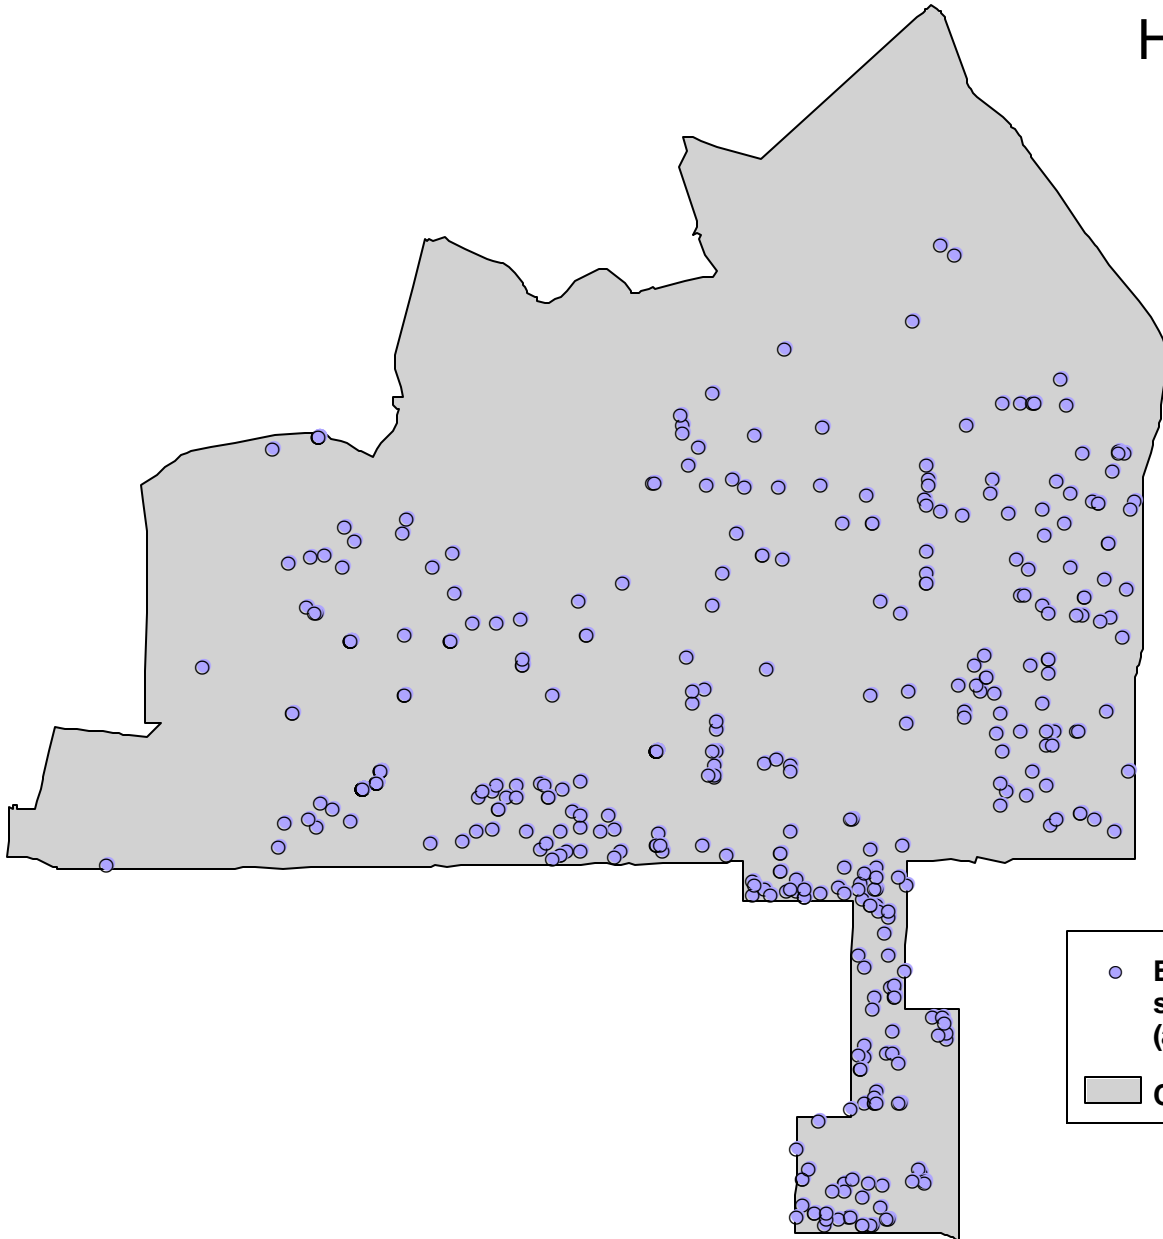

● Each dot represents Handyworker assistance to one single family home (a total of 358 homes in CD3 were assisted 1999-2003)

■ Council District 3

Los Angeles Housing Department
Handyworker Program activity
1999-2003
Council District 4

● Each dot represents Handyworker assistance to one single family home (a total of 388 homes in CD7 were assisted 1999-2003)

■ Council District 7

Los Angeles Housing Department Handyworker Program activity 1999-2003 Council District 8

● Each dot represents Handyworker assistance to one single family home
(a total of 470 homes in CD11 were assisted 1999-2003)

■ Council District 11

L.A. Housing Dept.
Policy & Planning Unit [rk]
February 2004

Source: Los Angeles Housing Department - Handyworker Program.

Los Angeles Housing Department Handyworker Program activity 1999-2003 Council District 12

● Each dot represents Handyworker assistance to one single family home (a total of 442 homes in CD12 were assisted 1999-2003)