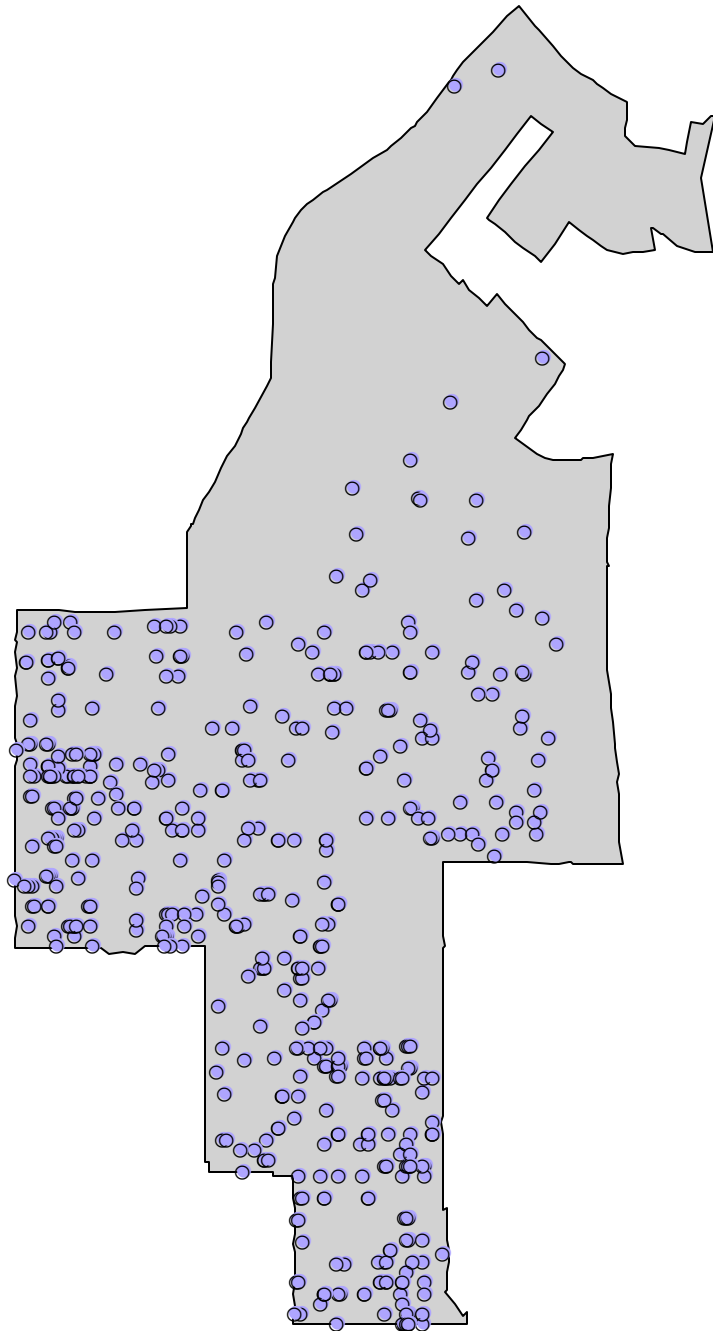

● Each dot represents Handyworker assistance to one single family home (a total of 358 homes in CD3 were assisted 1999-2003)

■ Council District 3

Los Angeles Housing Department
Handyworker Program activity
1999-2003
Council District 4

Los Angeles Housing Department
Handyworker Program activity
1999-2003
Council District 5

Los Angeles Housing Department
Handyworker Program activity
1999-2003
Council District 6

Los Angeles Housing Department
Handyworker Program activity
1999-2003
Council District 7

● Each dot represents Handyworker assistance to one single family home (a total of 388 homes in CD7 were assisted 1999-2003)

■ Council District 7

Los Angeles Housing Department Handyworker Program activity 1999-2003 Council District 8

Los Angeles Housing Department Handyworker Program activity 1999-2003 Council District 9

- Each dot represents Handyworker assistance to one single family home (a total of 498 homes in CD9 were assisted 1999-2003)
- Council District 9