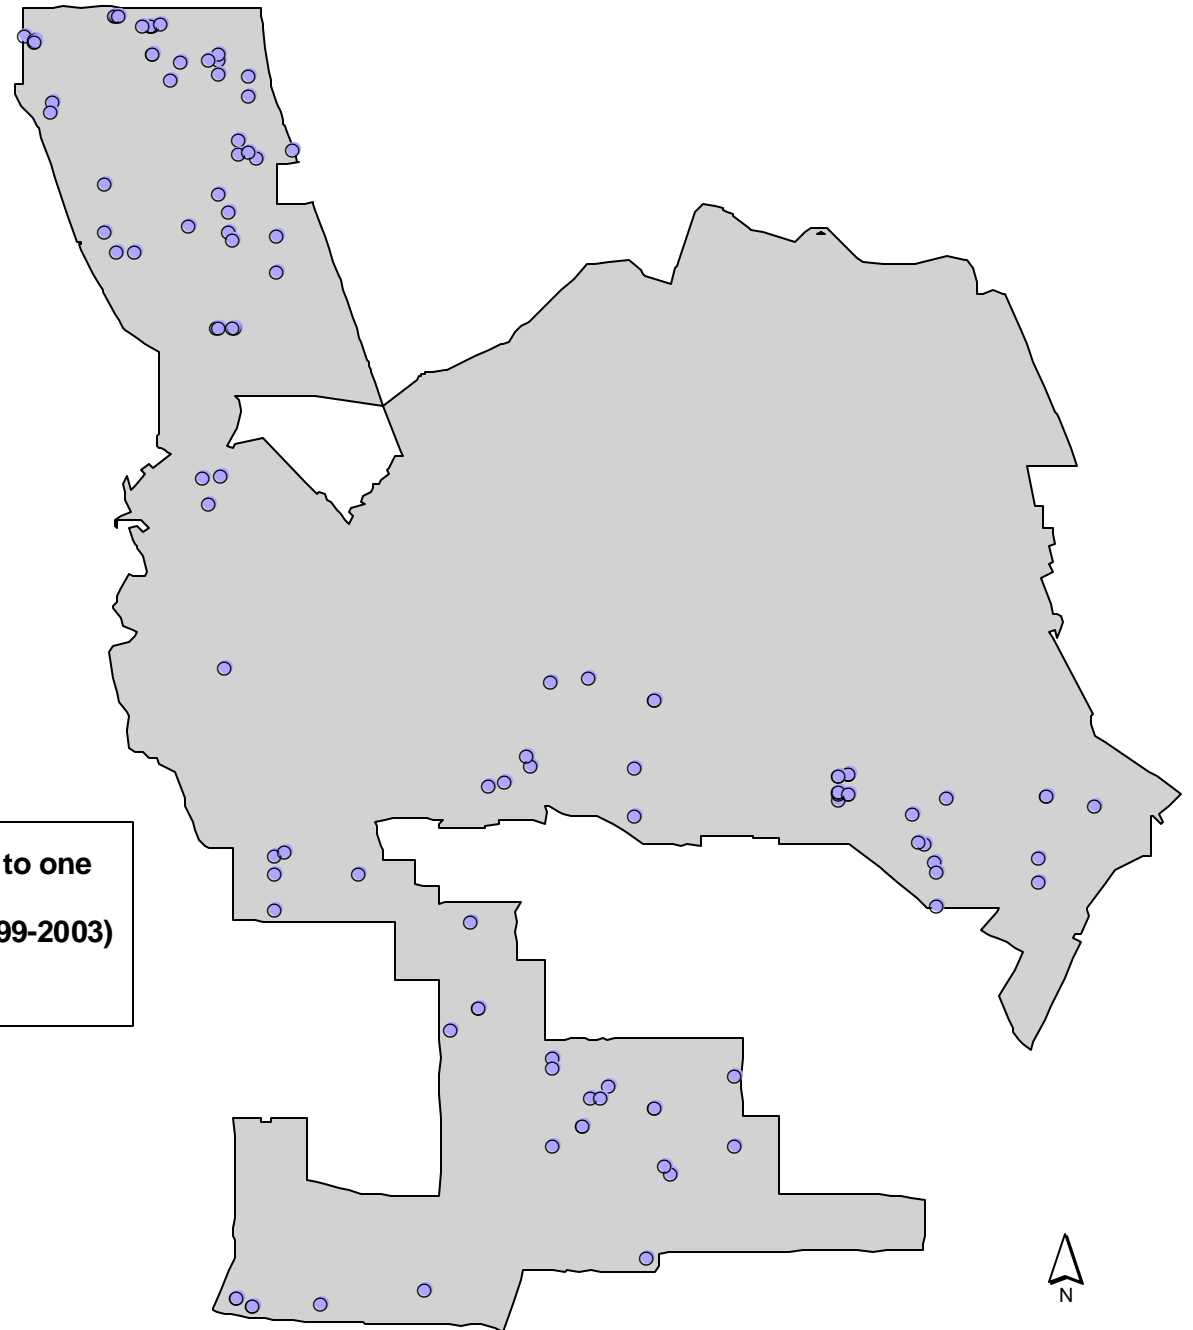

Los Angeles Housing Department
Handyworker Program activity
1999-2003
Council District 1

Los Angeles Housing Department
Handyworker Program activity
1999-2003
Council District 2

Los Angeles Housing Department
Handyworker Program activity
1999-2003
Council District 3

● Each dot represents Handyworker assistance to one single family home (a total of 358 homes in CD3 were assisted 1999-2003)

■ Council District 3

Los Angeles Housing Department
Handyworker Program activity
1999-2003
Council District 4

Los Angeles Housing Department
Handyworker Program activity
1999-2003
Council District 5

Los Angeles Housing Department
Handyworker Program activity
1999-2003
Council District 6

Los Angeles Housing Department
Handyworker Program activity
1999-2003
Council District 7

● Each dot represents Handyworker assistance to one single family home (a total of 388 homes in CD7 were assisted 1999-2003)

■ Council District 7

Los Angeles Housing Department Handyworker Program activity 1999-2003 Council District 8