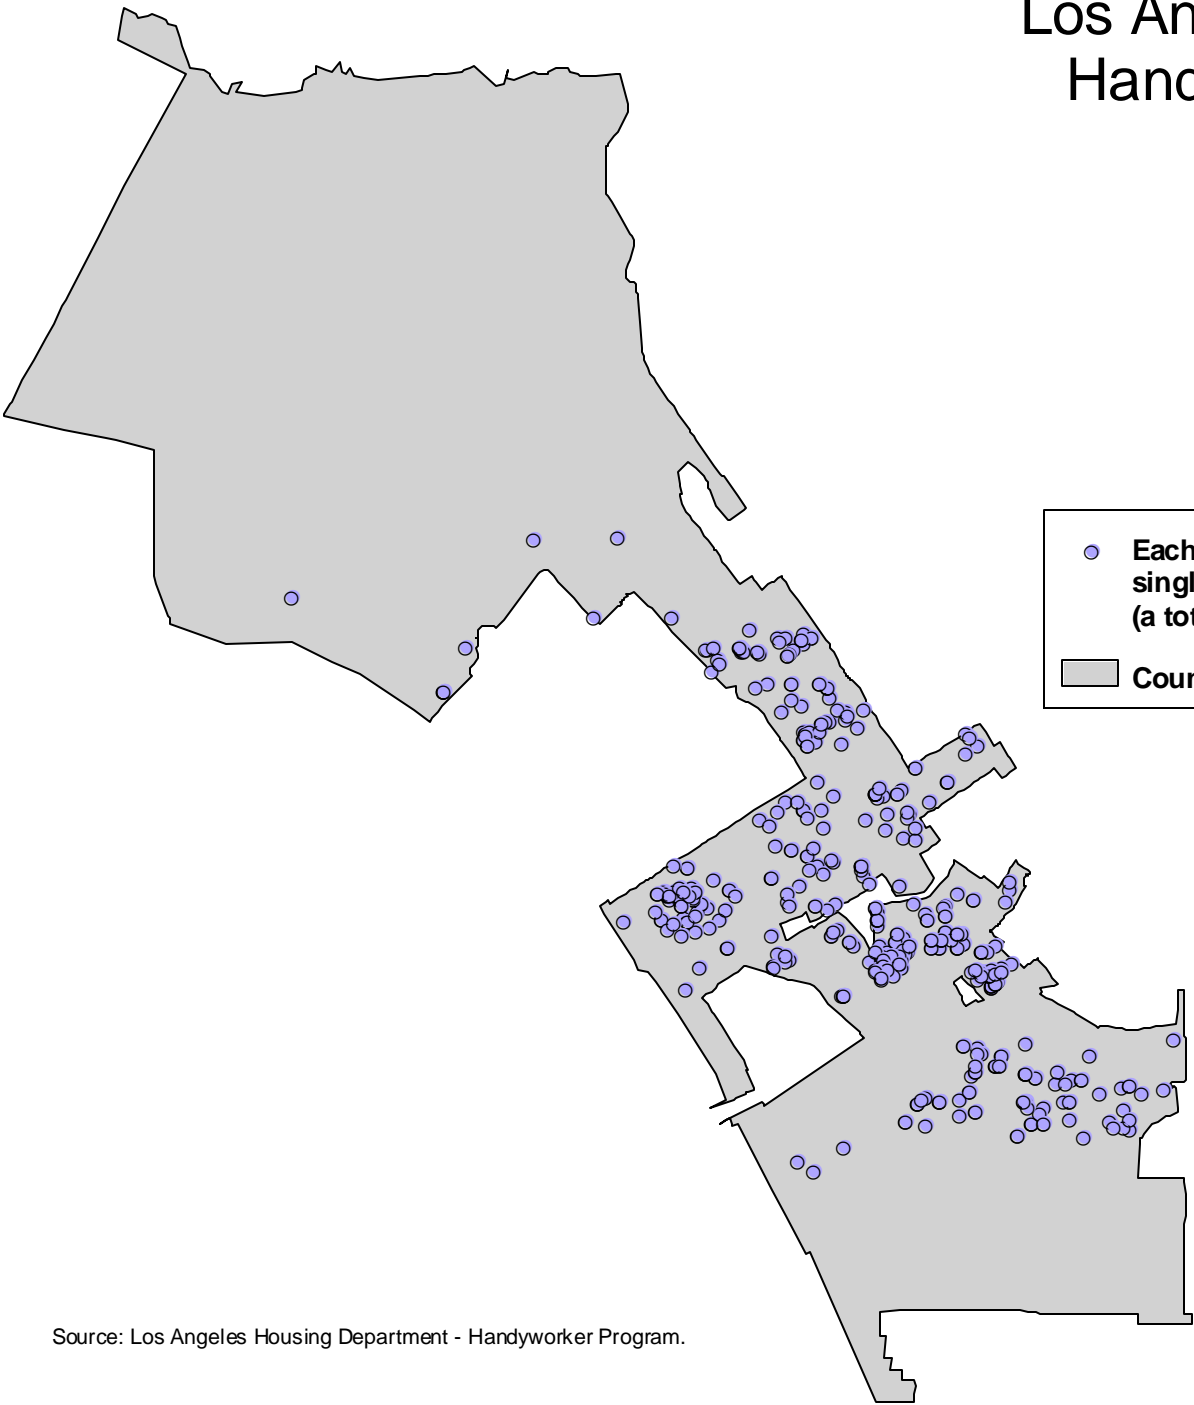

● Each dot represents Handyworker assistance to one single family home (a total of 358 homes in CD3 were assisted 1999-2003)

■ Council District 3

Los Angeles Housing Department
Handyworker Program activity
1999-2003
Council District 4

● Each dot represents Handyworker assistance to one single family home (a total of 388 homes in CD7 were assisted 1999-2003)

■ Council District 7

Los Angeles Housing Department Handyworker Program activity 1999-2003 Council District 8

Los Angeles Housing Department Handyworker Program activity 1999-2003 Council District 9

- Each dot represents Handyworker assistance to one single family home (a total of 498 homes in CD9 were assisted 1999-2003)
- Council District 9

● Each dot represents Handyworker assistance to one single family home
(a total of 470 homes in CD11 were assisted 1999-2003)

■ Council District 11

L.A. Housing Dept.
Policy & Planning Unit [rk]
February 2004