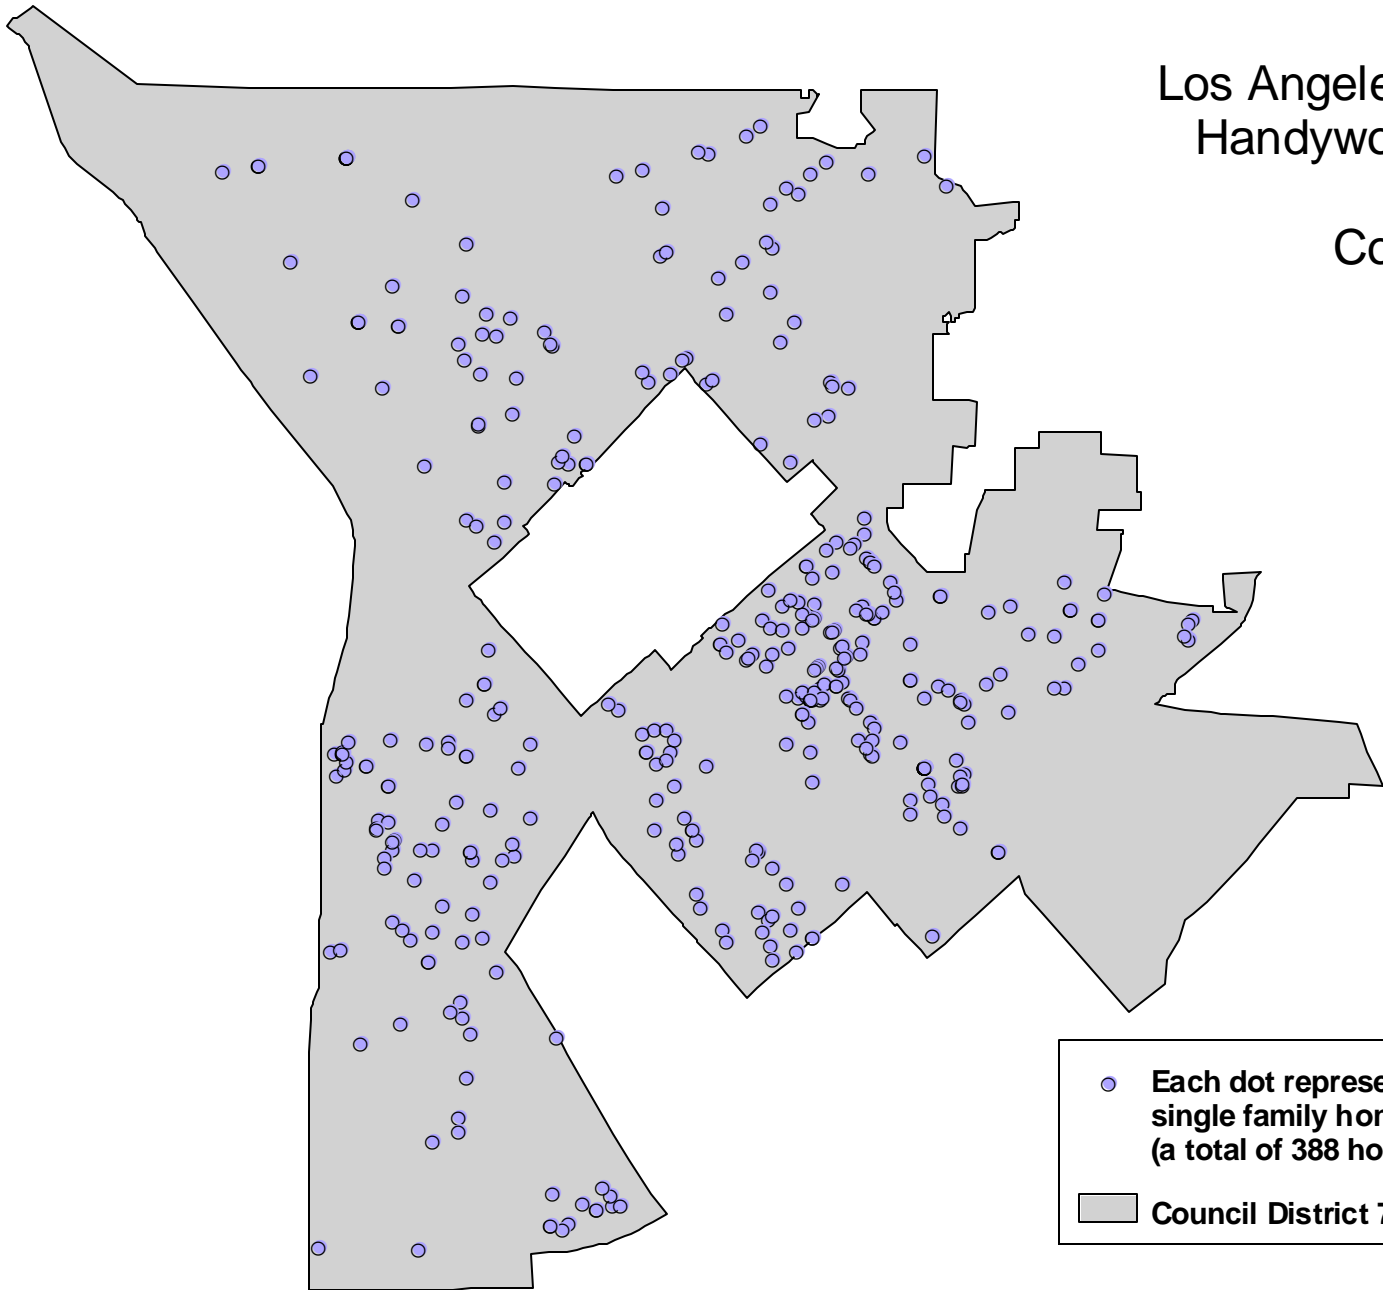

Los Angeles Housing Department
Handyworker Program activity
1999-2003
Council District 1

Los Angeles Housing Department
Handyworker Program activity
1999-2003
Council District 2

Los Angeles Housing Department
Handyworker Program activity
1999-2003
Council District 3

● Each dot represents Handyworker assistance to one single family home (a total of 358 homes in CD3 were assisted 1999-2003)

■ Council District 3

Los Angeles Housing Department
Handyworker Program activity
1999-2003
Council District 4

Los Angeles Housing Department
Handyworker Program activity
1999-2003
Council District 5

Los Angeles Housing Department
Handyworker Program activity
1999-2003
Council District 6

Los Angeles Housing Department
Handyworker Program activity
1999-2003
Council District 7

● Each dot represents Handyworker assistance to one single family home (a total of 388 homes in CD7 were assisted 1999-2003)

■ Council District 7

Los Angeles Housing Department Handyworker Program activity 1999-2003 Council District 8