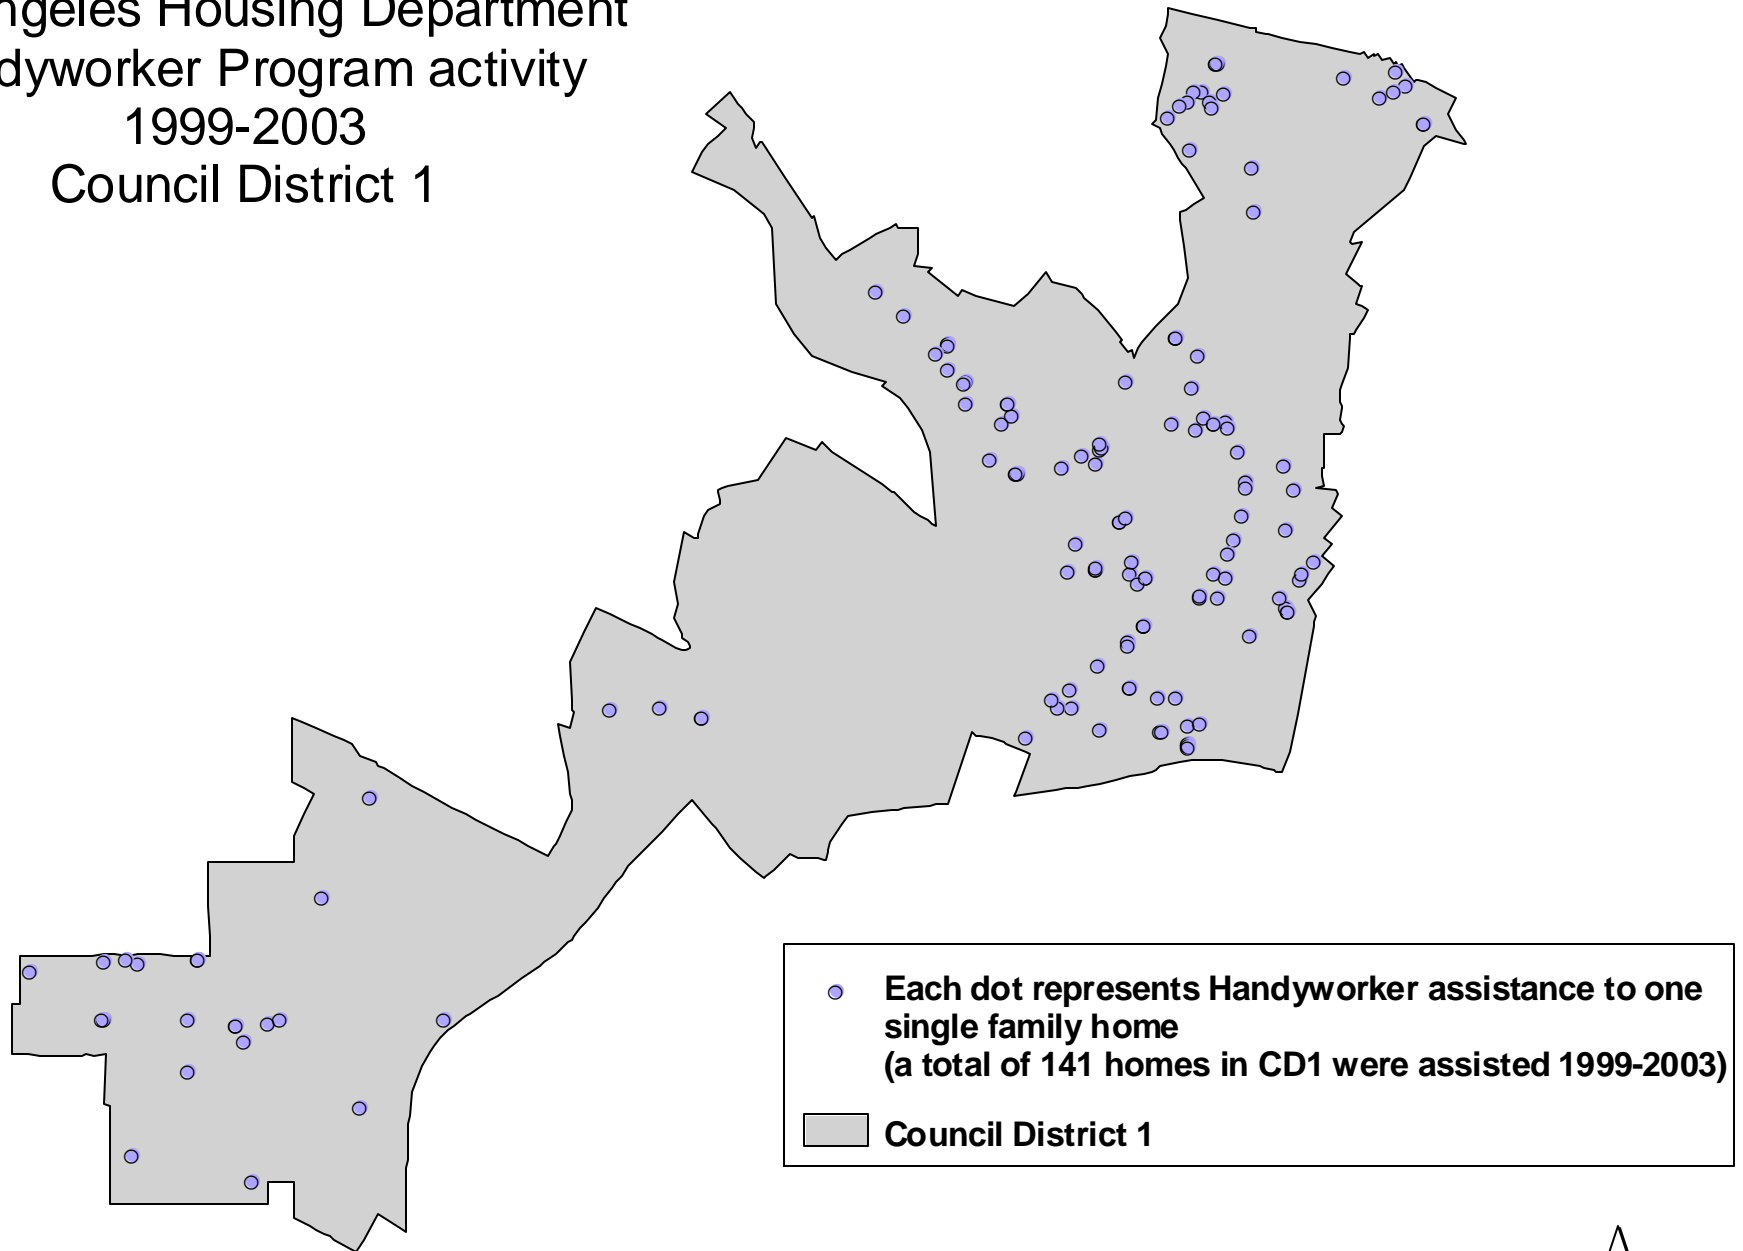

Los Angeles Housing Department
Handyworker Program activity
1999-2003
Council District 1

Los Angeles Housing Department
Handyworker Program activity
1999-2003
Council District 2

Los Angeles Housing Department
Handyworker Program activity
1999-2003
Council District 3

● Each dot represents Handyworker assistance to one single family home (a total of 358 homes in CD3 were assisted 1999-2003)

■ Council District 3

Los Angeles Housing Department
Handyworker Program activity
1999-2003
Council District 4

Los Angeles Housing Department
Handyworker Program activity
1999-2003
Council District 5

Los Angeles Housing Department
Handyworker Program activity
1999-2003
Council District 6

Los Angeles Housing Department
Handyworker Program activity
1999-2003
Council District 7

● Each dot represents Handyworker assistance to one single family home (a total of 388 homes in CD7 were assisted 1999-2003)

■ Council District 7

Los Angeles Housing Department Handyworker Program activity 1999-2003 Council District 8