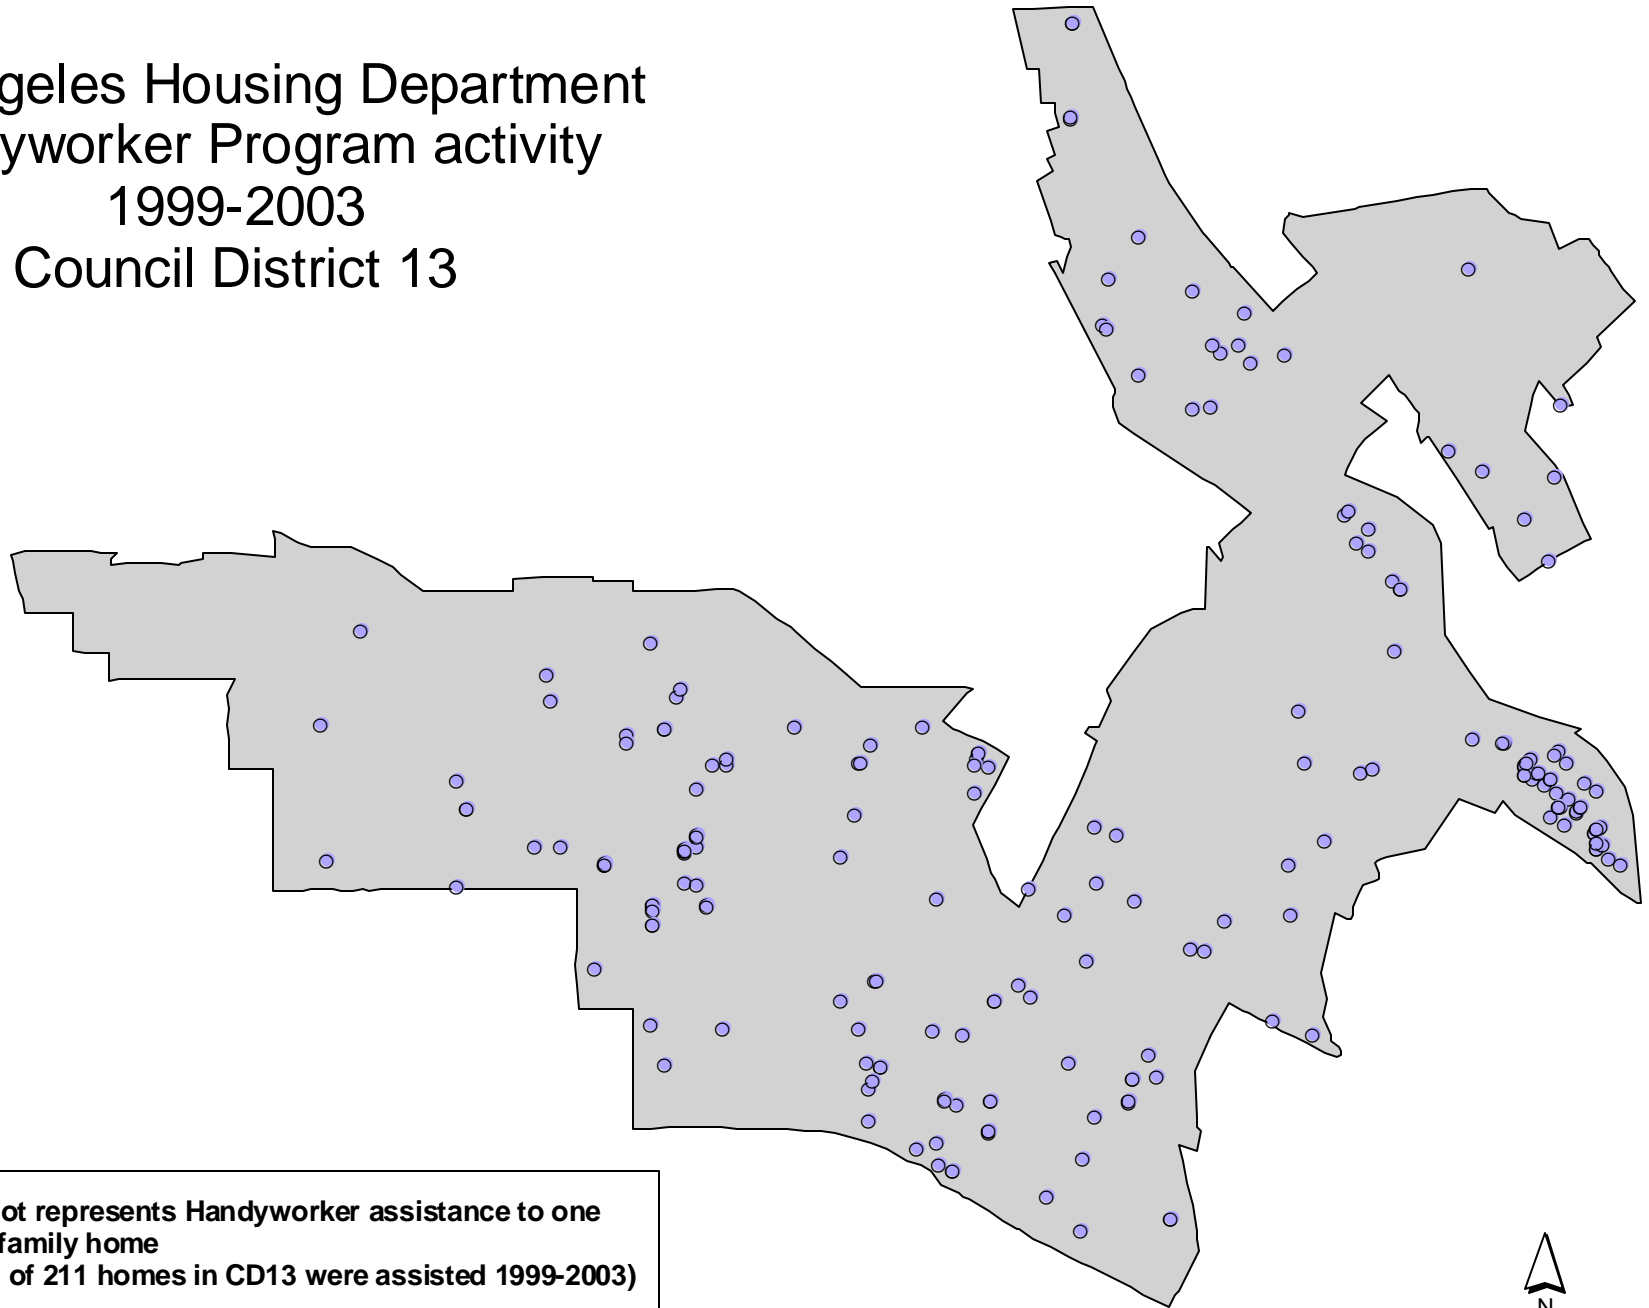

● Each dot represents Handyworker assistance to one single family home (a total of 388 homes in CD7 were assisted 1999-2003)

■ Council District 7

Los Angeles Housing Department Handyworker Program activity 1999-2003 Council District 8

● Each dot represents Handyworker assistance to one single family home
(a total of 470 homes in CD11 were assisted 1999-2003)

■ Council District 11

L.A. Housing Dept.
Policy & Planning Unit [rk]
February 2004

Source: Los Angeles Housing Department - Handyworker Program.

Los Angeles Housing Department Handyworker Program activity 1999-2003 Council District 12

● Each dot represents Handyworker assistance to one single family home (a total of 442 homes in CD12 were assisted 1999-2003)

● Each dot represents Handyworker assistance to one single family home (a total of 211 homes in CD13 were assisted 1999-2003)

■ Council District 13

L.A. Housing Dept.
Policy & Planning Unit [rk]
February 2004