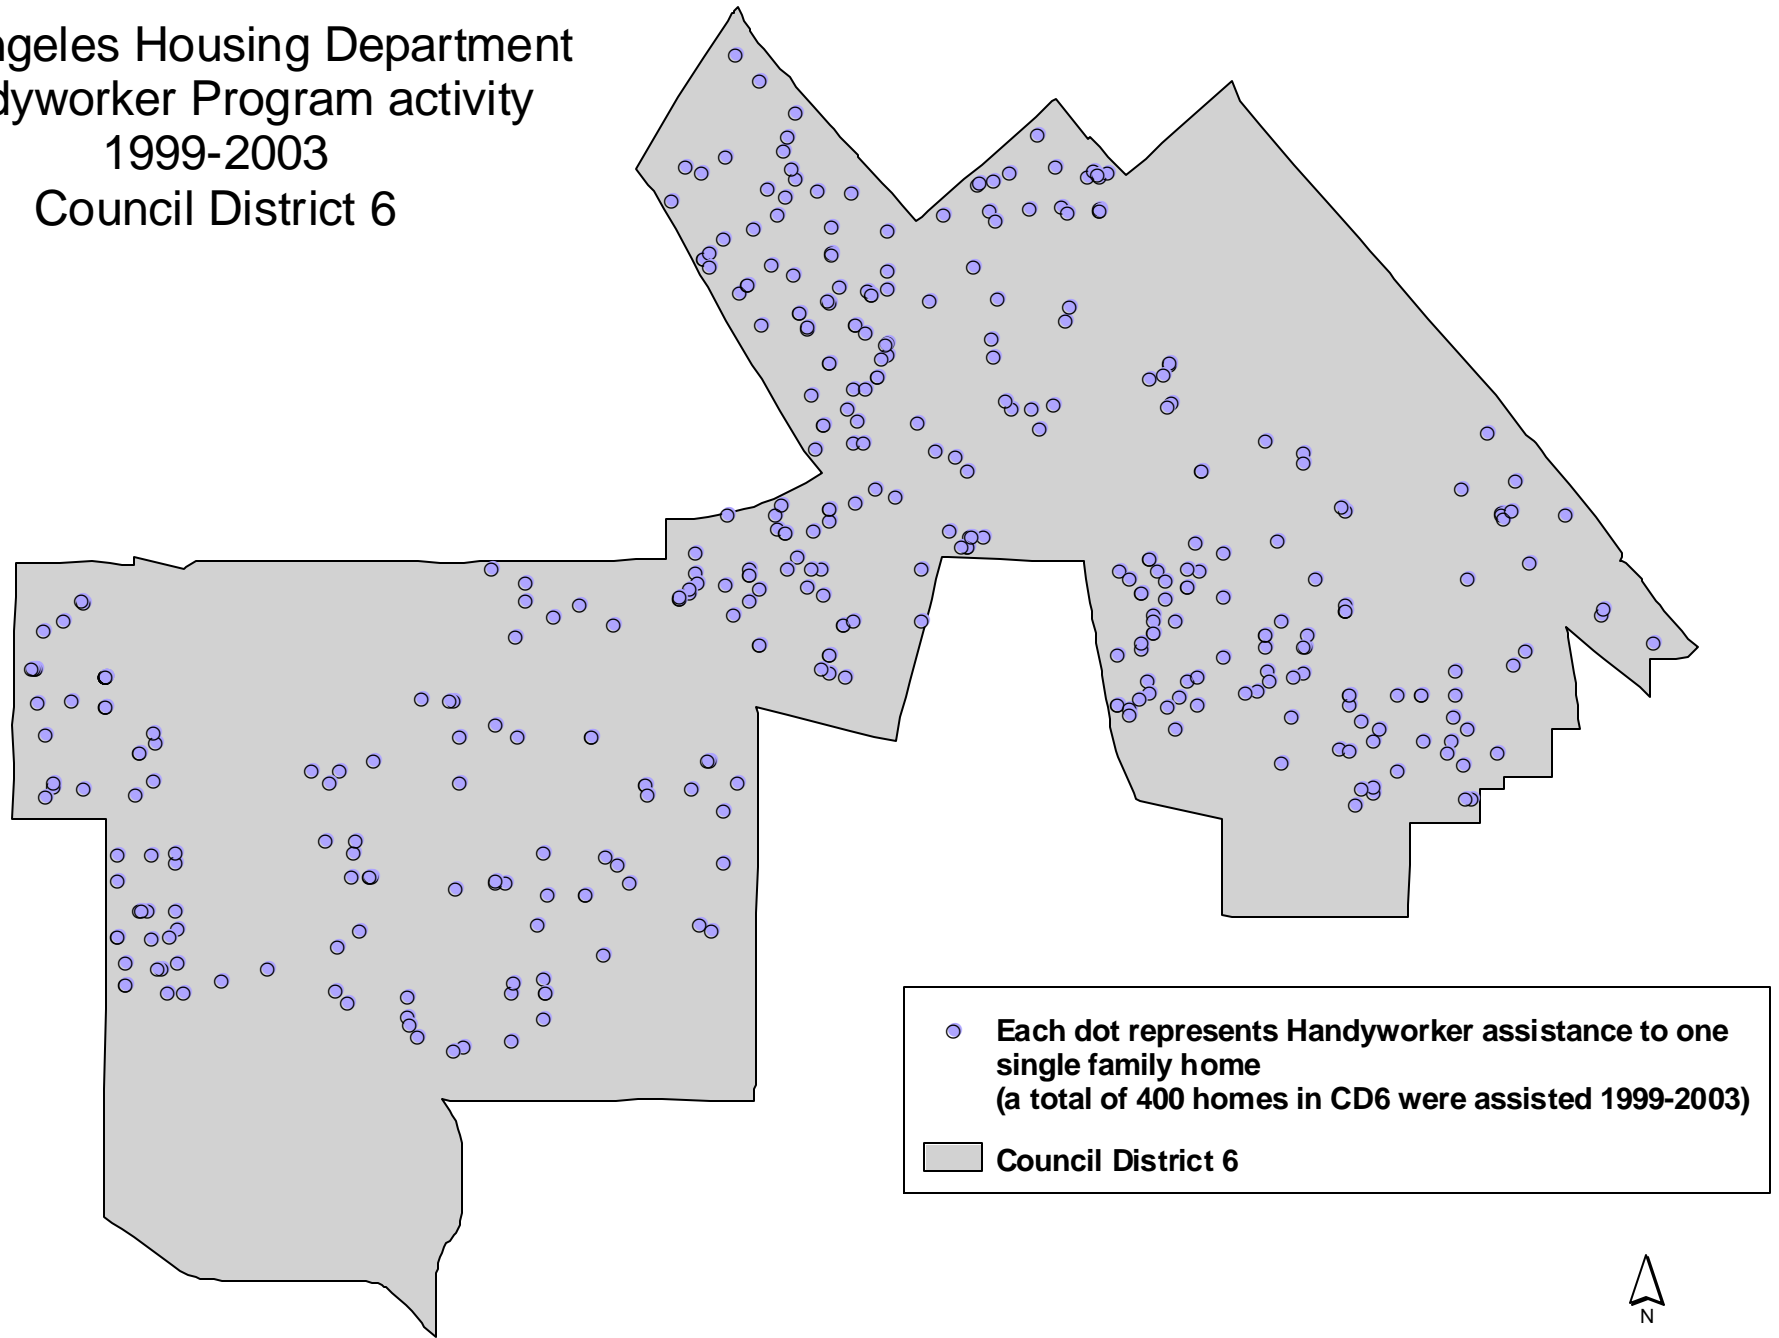

Los Angeles Housing Department
Handyworker Program activity
1999-2003
Council District 1

Los Angeles Housing Department
Handyworker Program activity
1999-2003
Council District 2

Los Angeles Housing Department
Handyworker Program activity
1999-2003
Council District 3

● Each dot represents Handyworker assistance to one single family home (a total of 358 homes in CD3 were assisted 1999-2003)

■ Council District 3

Los Angeles Housing Department
Handyworker Program activity
1999-2003
Council District 4

Los Angeles Housing Department
Handyworker Program activity
1999-2003
Council District 5

Los Angeles Housing Department
Handyworker Program activity
1999-2003
Council District 6

Los Angeles Housing Department
Handyworker Program activity
1999-2003
Council District 7

● Each dot represents Handyworker assistance to one single family home (a total of 388 homes in CD7 were assisted 1999-2003)

■ Council District 7

Los Angeles Housing Department Handyworker Program activity 1999-2003 Council District 8