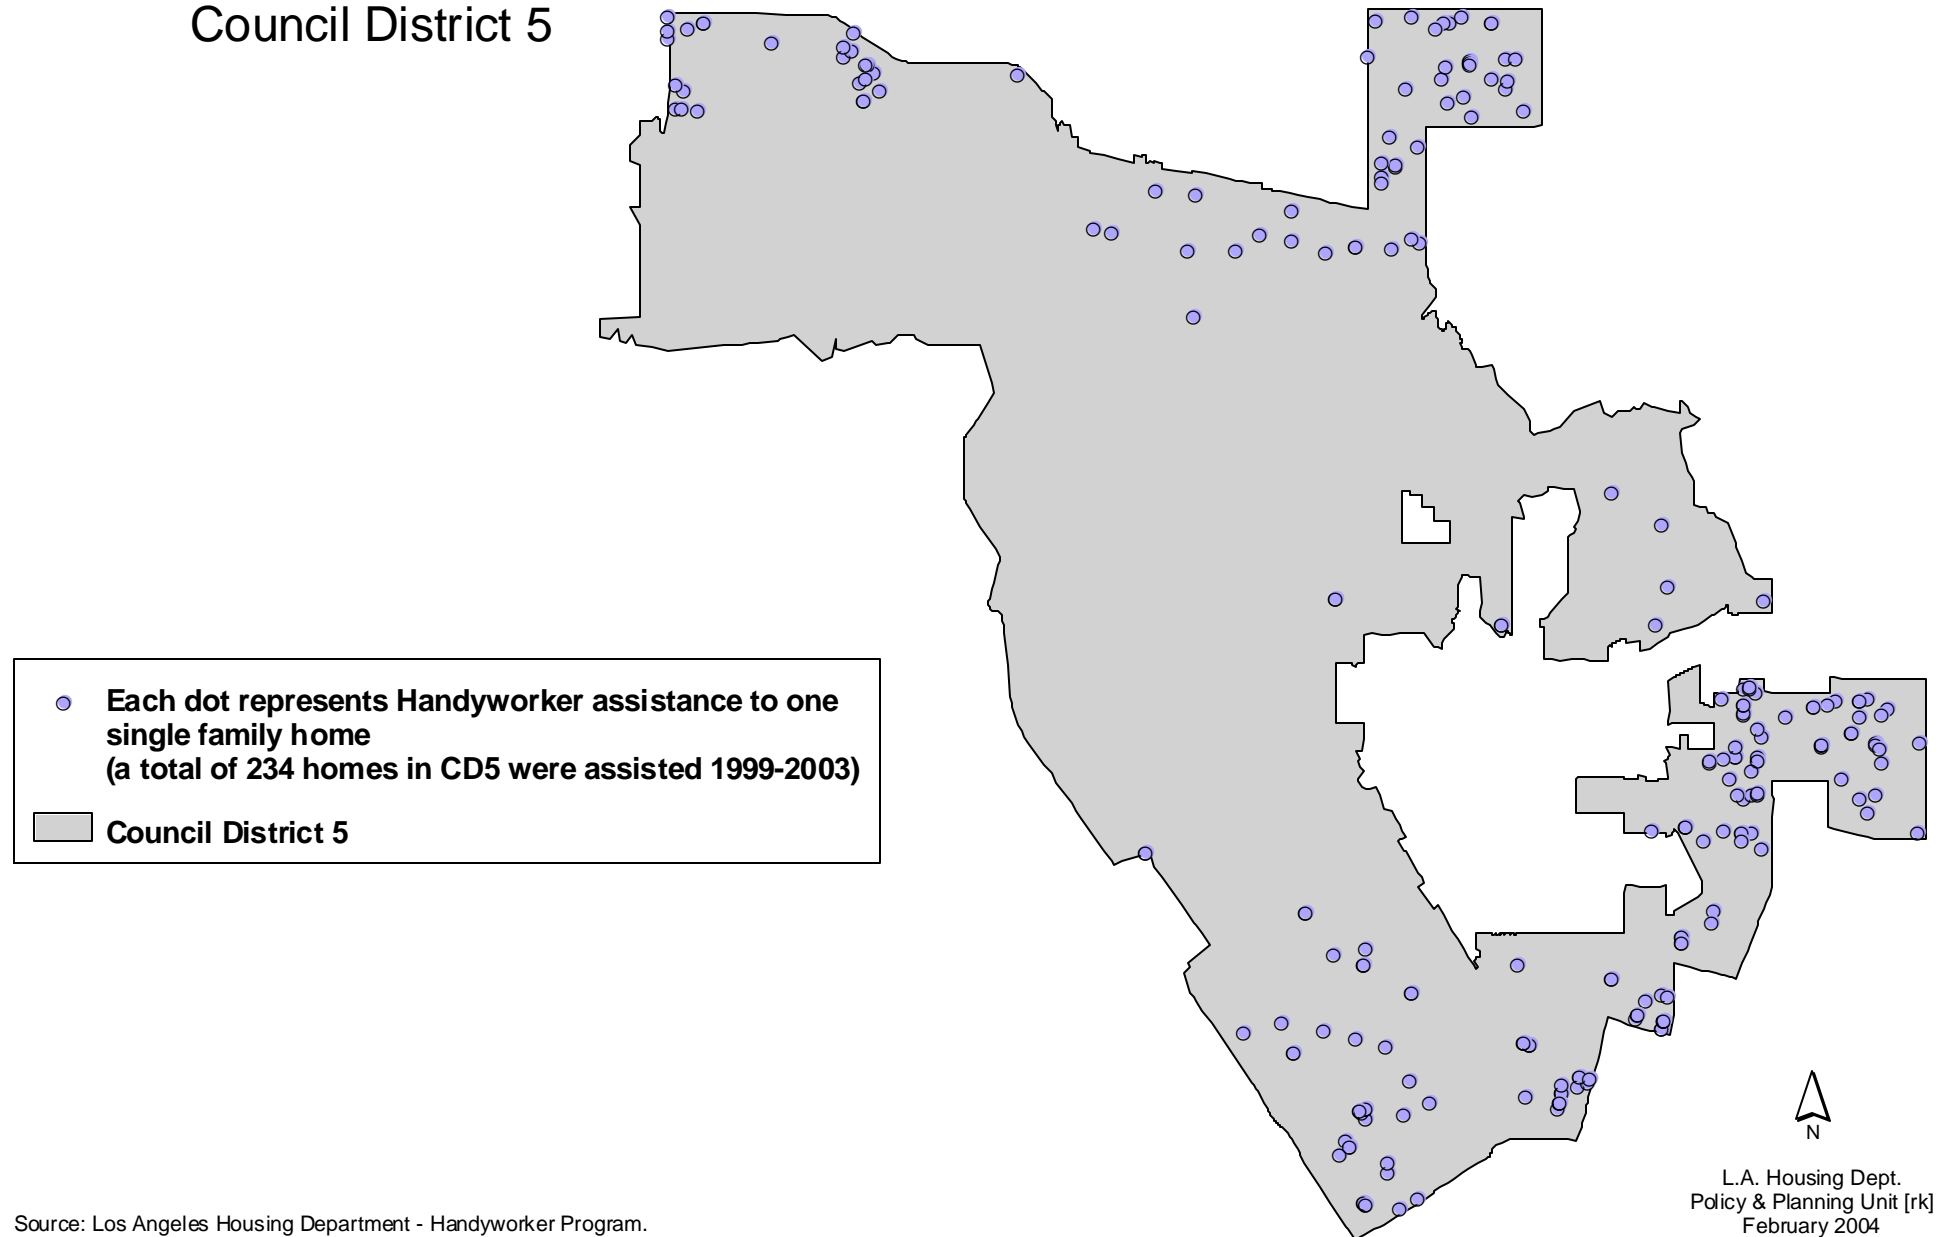

Los Angeles Housing Department
Handyworker Program activity
1999-2003
Council District 1

Los Angeles Housing Department
Handyworker Program activity
1999-2003
Council District 2

Los Angeles Housing Department
Handyworker Program activity
1999-2003
Council District 3

● Each dot represents Handyworker assistance to one single family home (a total of 358 homes in CD3 were assisted 1999-2003)

■ Council District 3

Los Angeles Housing Department
Handyworker Program activity
1999-2003
Council District 4

Los Angeles Housing Department
Handyworker Program activity
1999-2003
Council District 5

Los Angeles Housing Department
Handyworker Program activity
1999-2003
Council District 6

Los Angeles Housing Department
Handyworker Program activity
1999-2003
Council District 7

● Each dot represents Handyworker assistance to one single family home (a total of 388 homes in CD7 were assisted 1999-2003)

■ Council District 7

Los Angeles Housing Department Handyworker Program activity 1999-2003 Council District 8