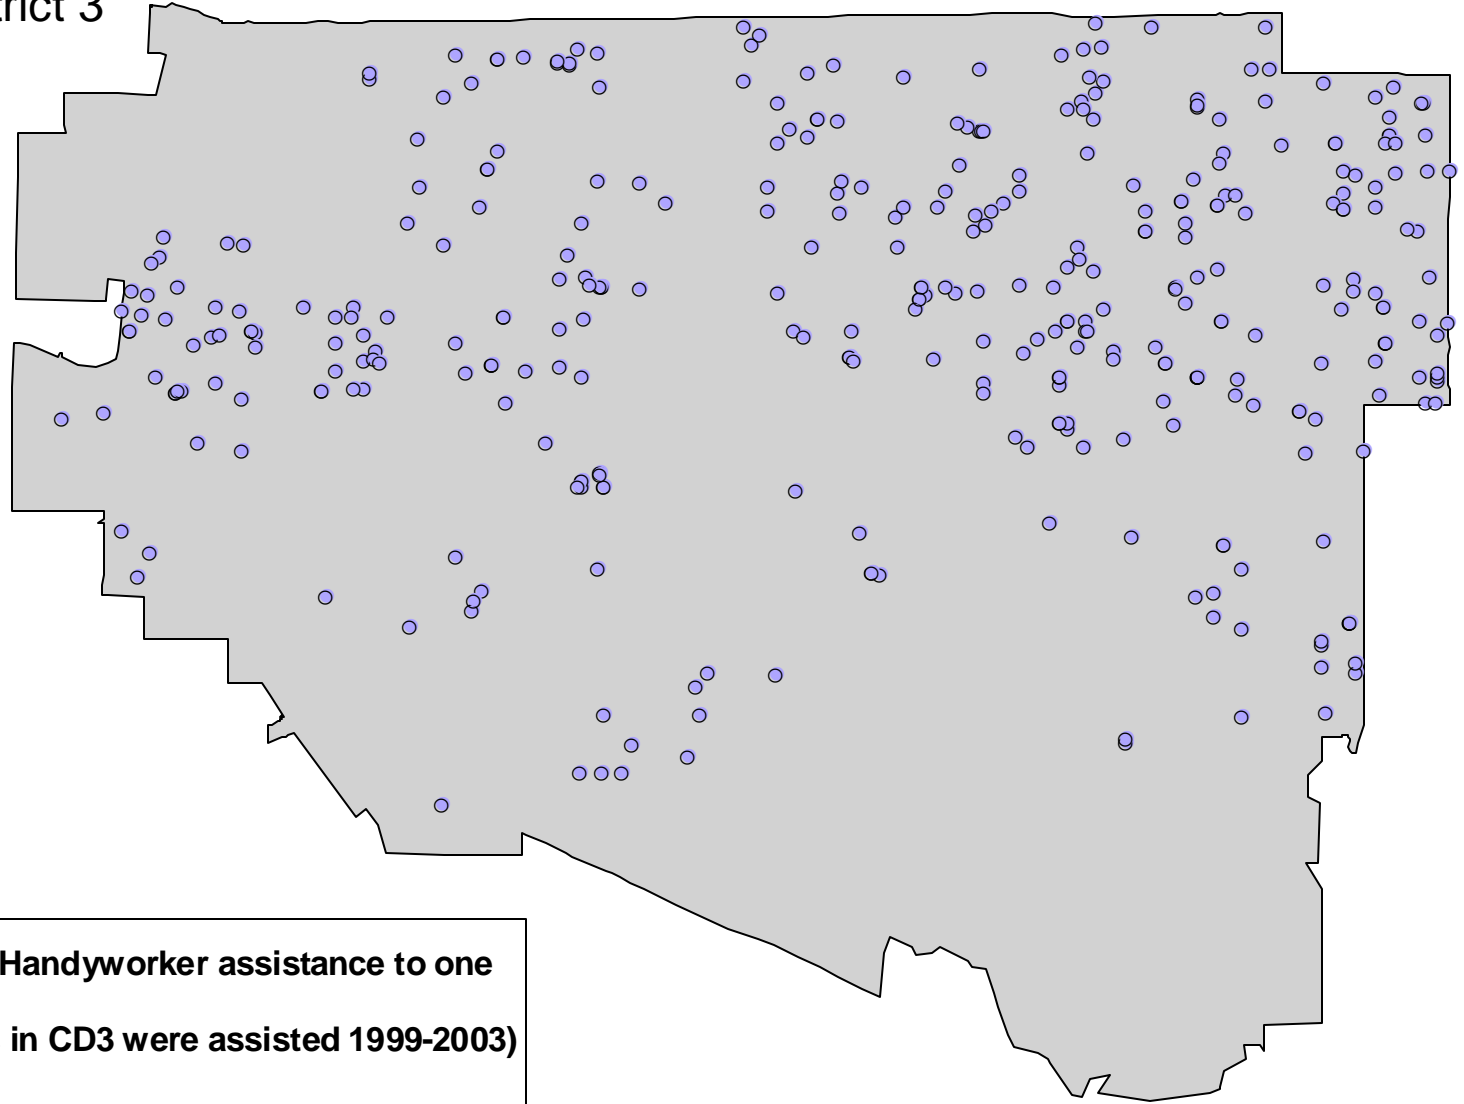

Los Angeles Housing Department
Handyworker Program activity
1999-2003
Council District 1

Los Angeles Housing Department
Handyworker Program activity
1999-2003
Council District 2

Los Angeles Housing Department
Handyworker Program activity
1999-2003
Council District 3

● Each dot represents Handyworker assistance to one single family home (a total of 358 homes in CD3 were assisted 1999-2003)

■ Council District 3

Los Angeles Housing Department
Handyworker Program activity
1999-2003
Council District 4

● Each dot represents Handyworker assistance to one single family home (a total of 388 homes in CD7 were assisted 1999-2003)

■ Council District 7

Los Angeles Housing Department Handyworker Program activity 1999-2003 Council District 8

Los Angeles Housing Department Handyworker Program activity 1999-2003 Council District 9

- Each dot represents Handyworker assistance to one single family home (a total of 498 homes in CD9 were assisted 1999-2003)
- Council District 9