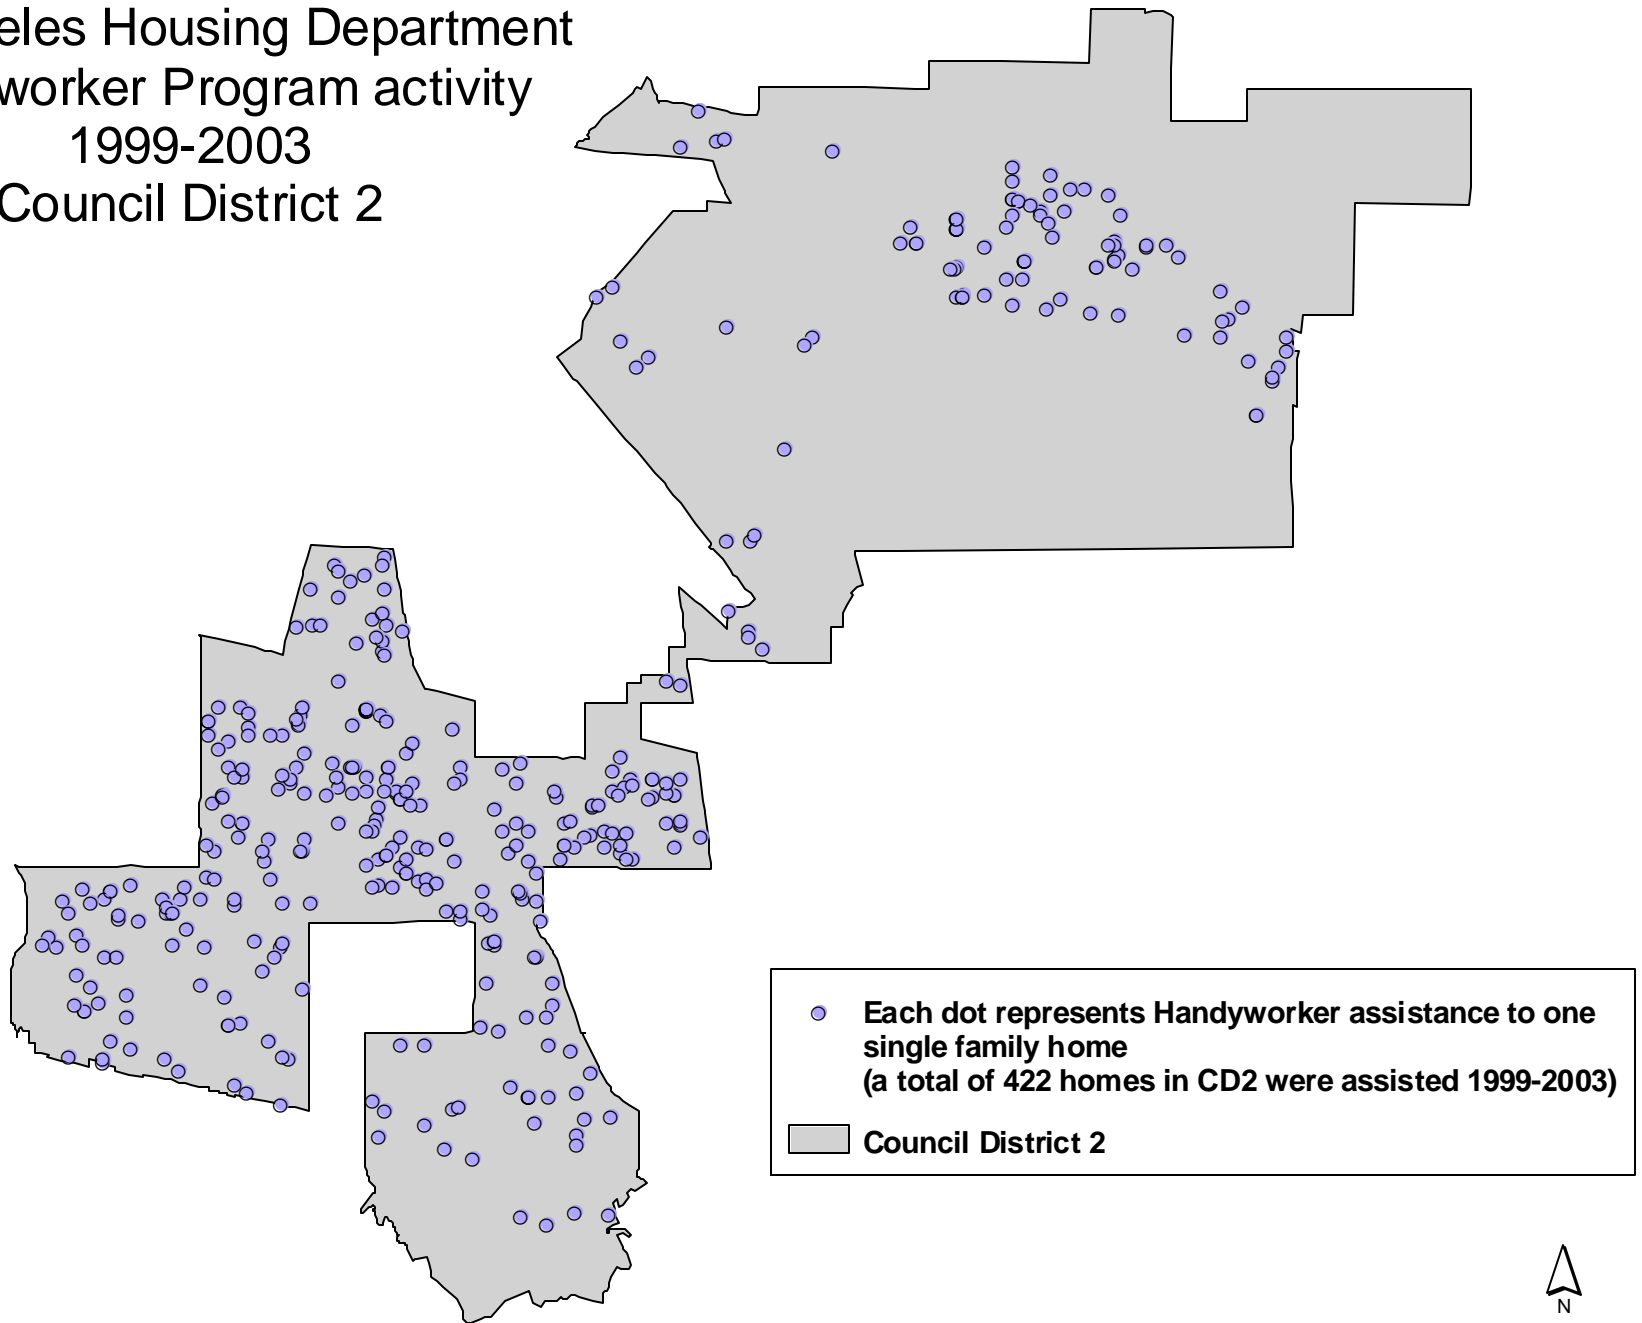

Los Angeles Housing Department
Handyworker Program activity
1999-2003
Council District 1

Los Angeles Housing Department
Handyworker Program activity
1999-2003
Council District 2

Los Angeles Housing Department
Handyworker Program activity
1999-2003
Council District 3

● Each dot represents Handyworker assistance to one single family home (a total of 358 homes in CD3 were assisted 1999-2003)

■ Council District 3

Los Angeles Housing Department
Handyworker Program activity
1999-2003
Council District 4

● Each dot represents Handyworker assistance to one single family home (a total of 388 homes in CD7 were assisted 1999-2003)

■ Council District 7

Los Angeles Housing Department Handyworker Program activity 1999-2003 Council District 8

Los Angeles Housing Department Handyworker Program activity 1999-2003 Council District 9

- Each dot represents Handyworker assistance to one single family home (a total of 498 homes in CD9 were assisted 1999-2003)
- Council District 9