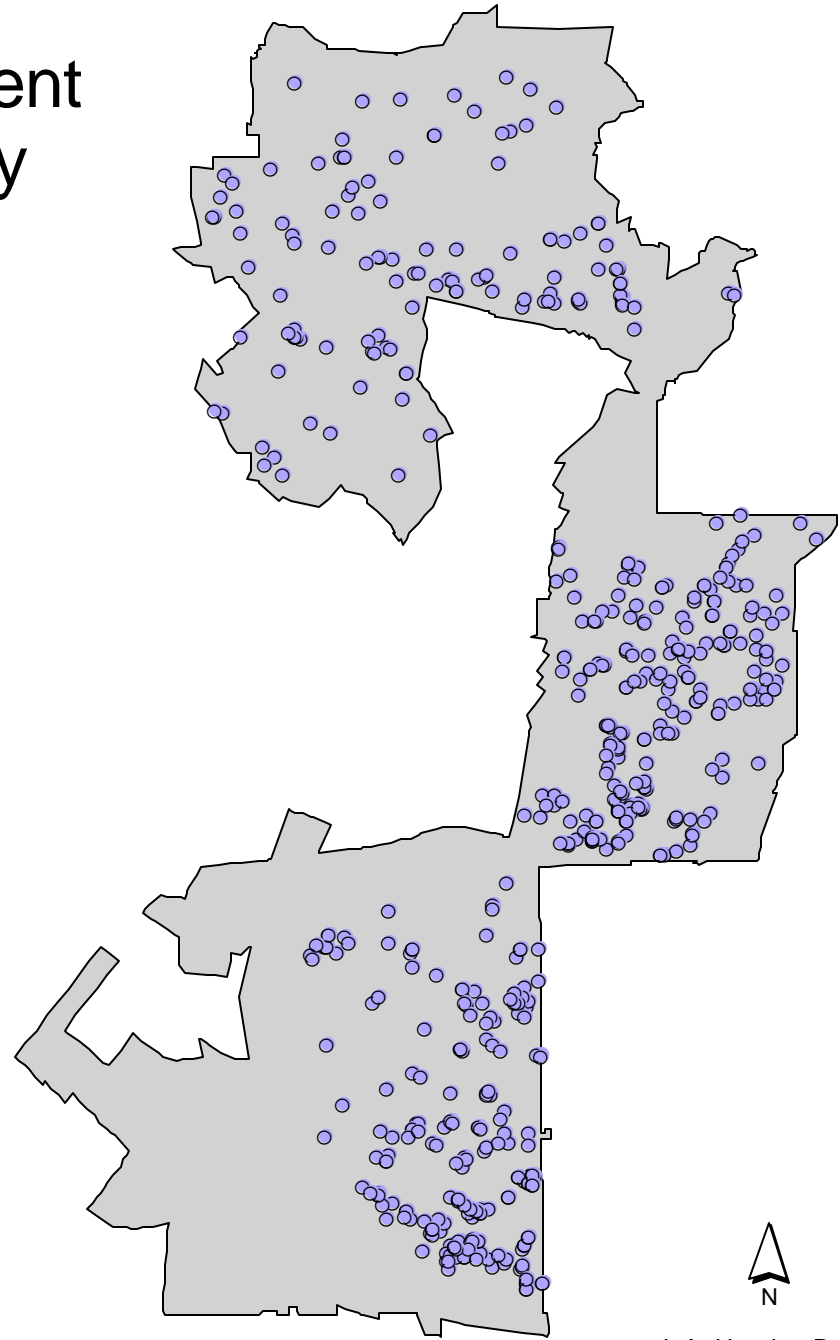

Los Angeles Housing Department Handyworker Program activity 1999-2003 Council District 14