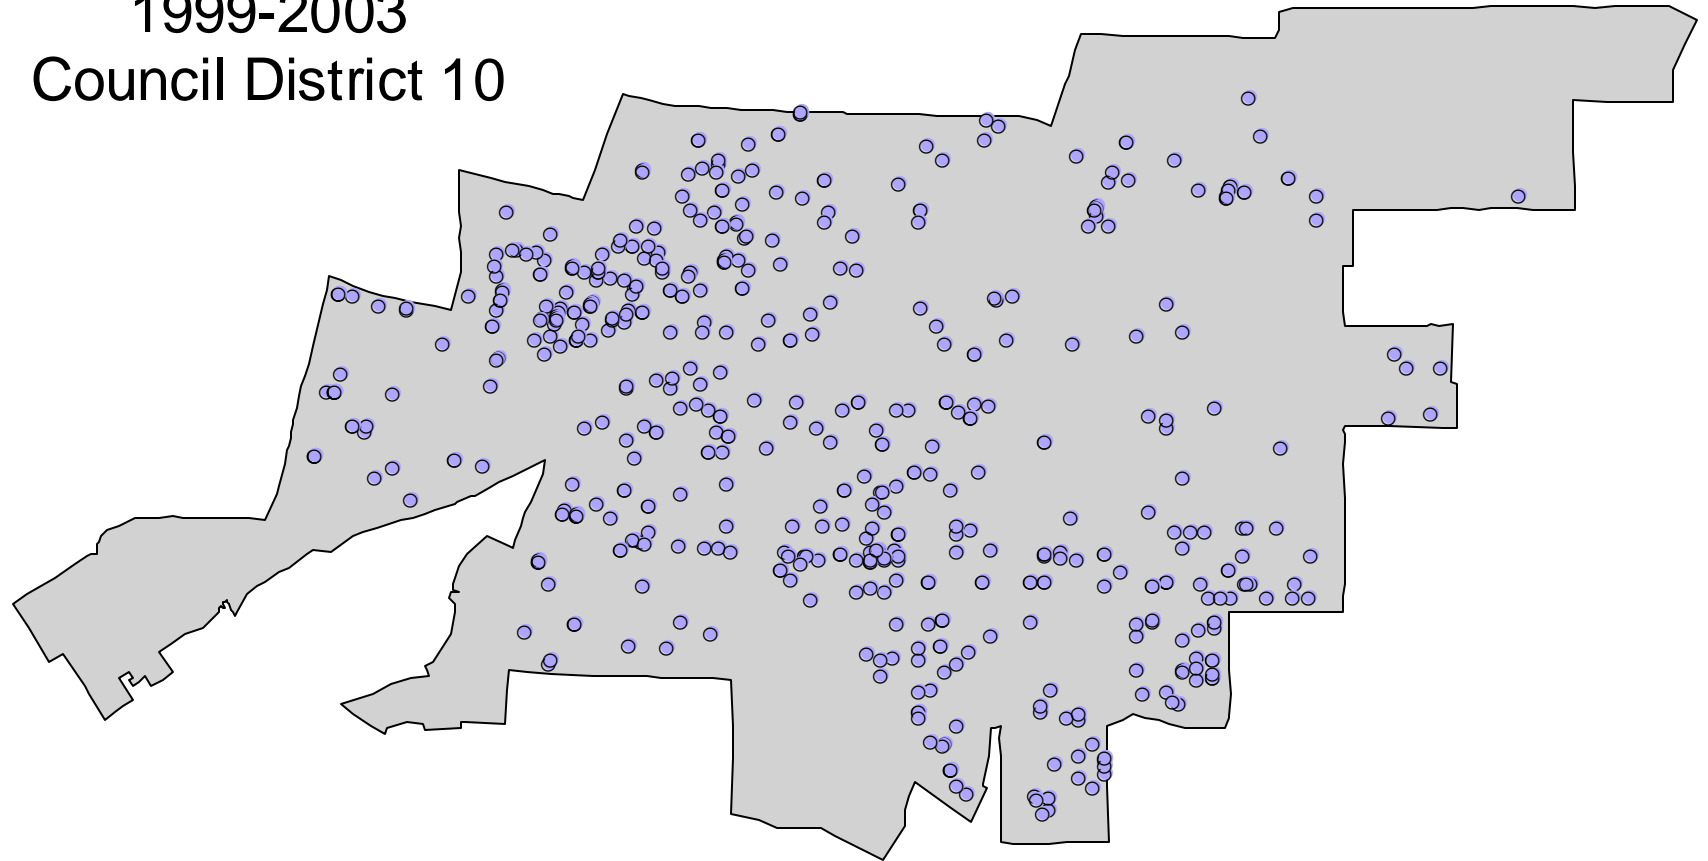

Los Angeles Housing Department Handyworker Program activity 1999-2003 Council District 10

L.A. Housing Dept.
Policy & Planning Unit [rk]
February 2004