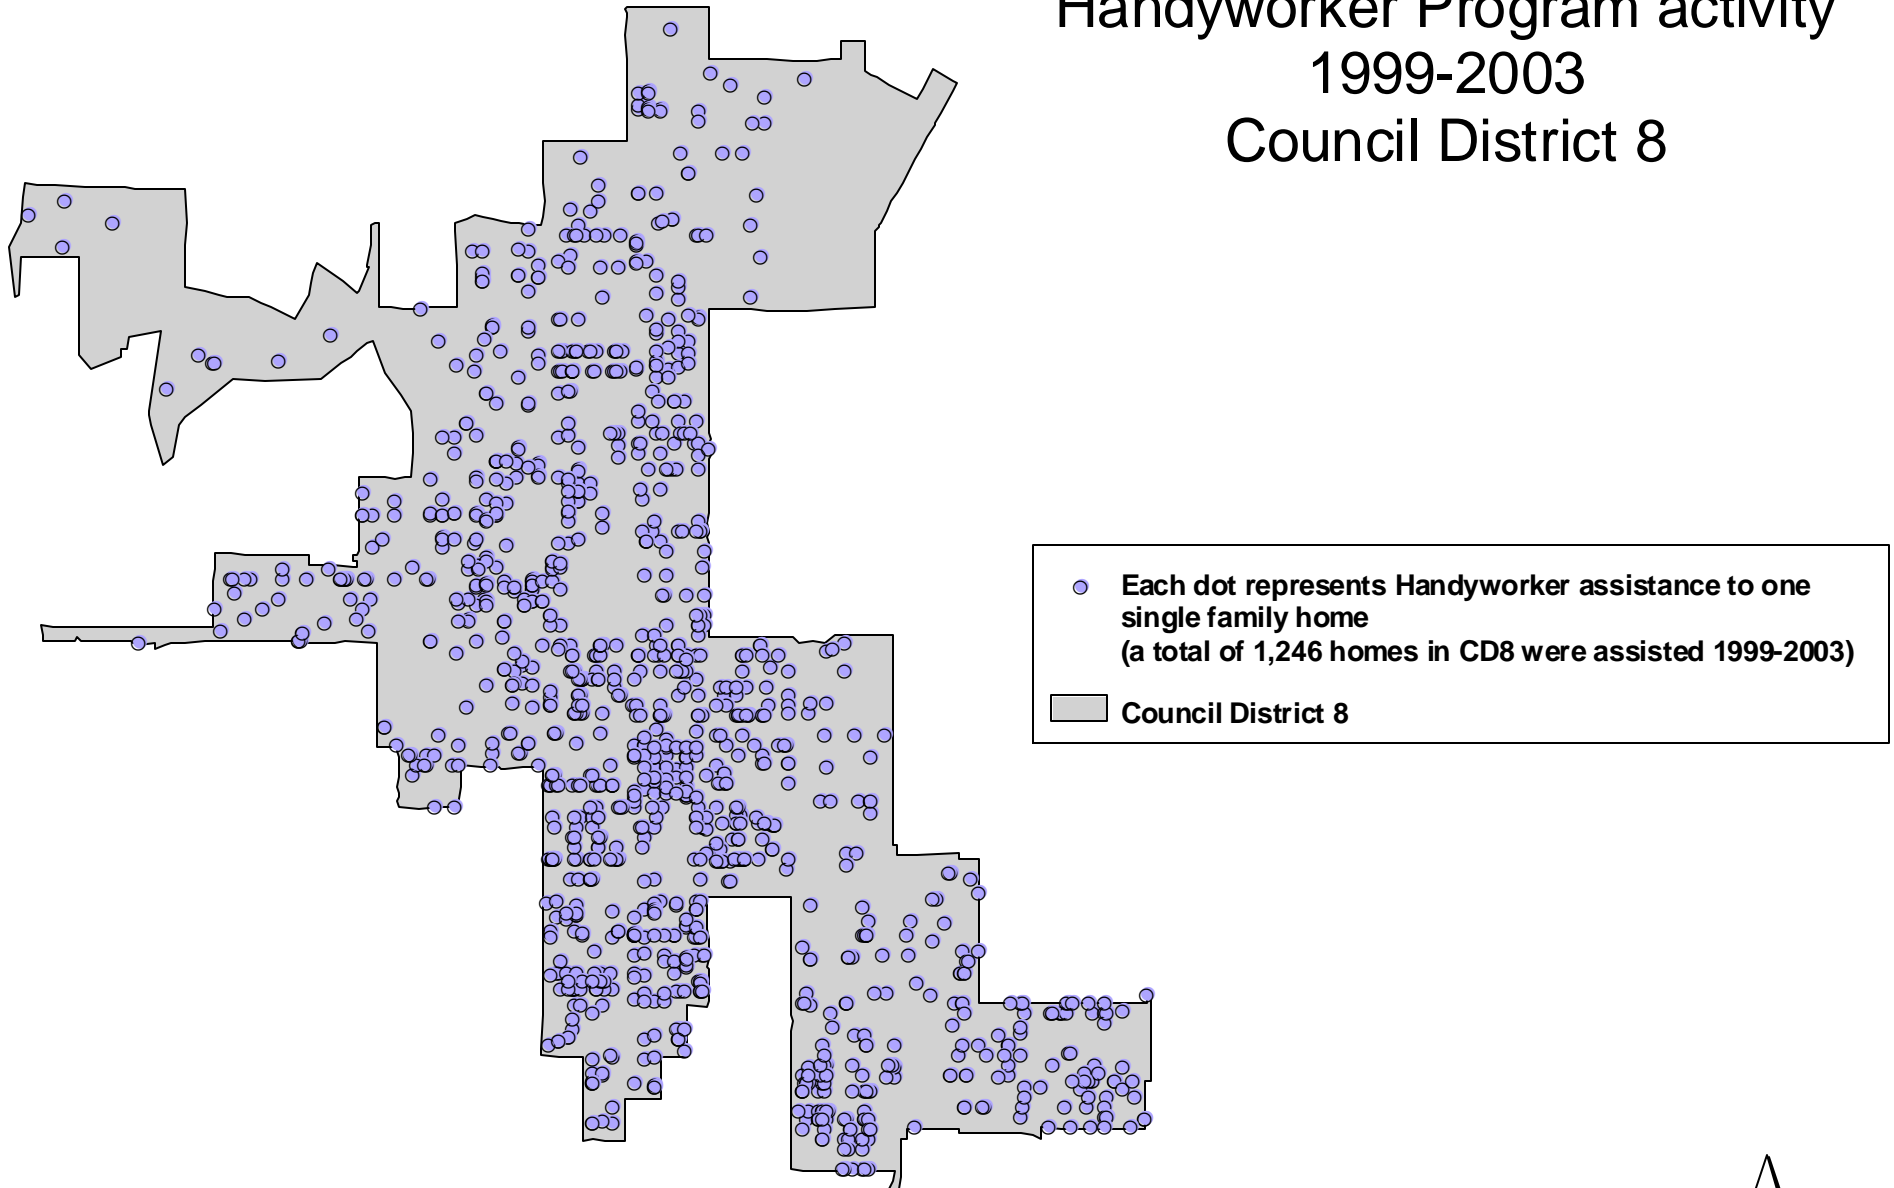

● Each dot represents Handyworker assistance to one single family home (a total of 358 homes in CD3 were assisted 1999-2003)

■ Council District 3

Los Angeles Housing Department
Handyworker Program activity
1999-2003
Council District 4

Los Angeles Housing Department
Handyworker Program activity
1999-2003
Council District 5

Los Angeles Housing Department
Handyworker Program activity
1999-2003
Council District 6

Los Angeles Housing Department
Handyworker Program activity
1999-2003
Council District 7

● Each dot represents Handyworker assistance to one single family home (a total of 388 homes in CD7 were assisted 1999-2003)

■ Council District 7

Los Angeles Housing Department Handyworker Program activity 1999-2003 Council District 8

Los Angeles Housing Department Handyworker Program activity 1999-2003 Council District 9

- Each dot represents Handyworker assistance to one single family home (a total of 498 homes in CD9 were assisted 1999-2003)
- Council District 9