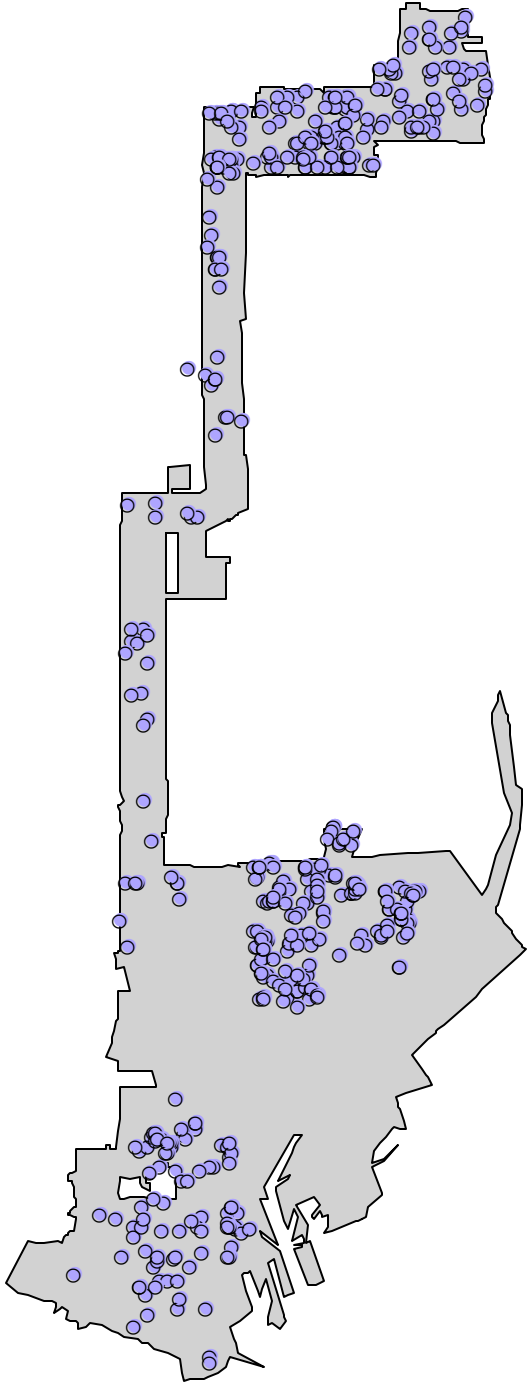

Los Angeles Housing Department Handyworker Program activity 1999-2003 Council District 15

● Each dot represents Handyworker assistance to one single family home (a total of 486 homes in CD15 were assisted 1999-2003)

■ Council District 15

Source: Los Angeles Housing Department - Handyworker Program.